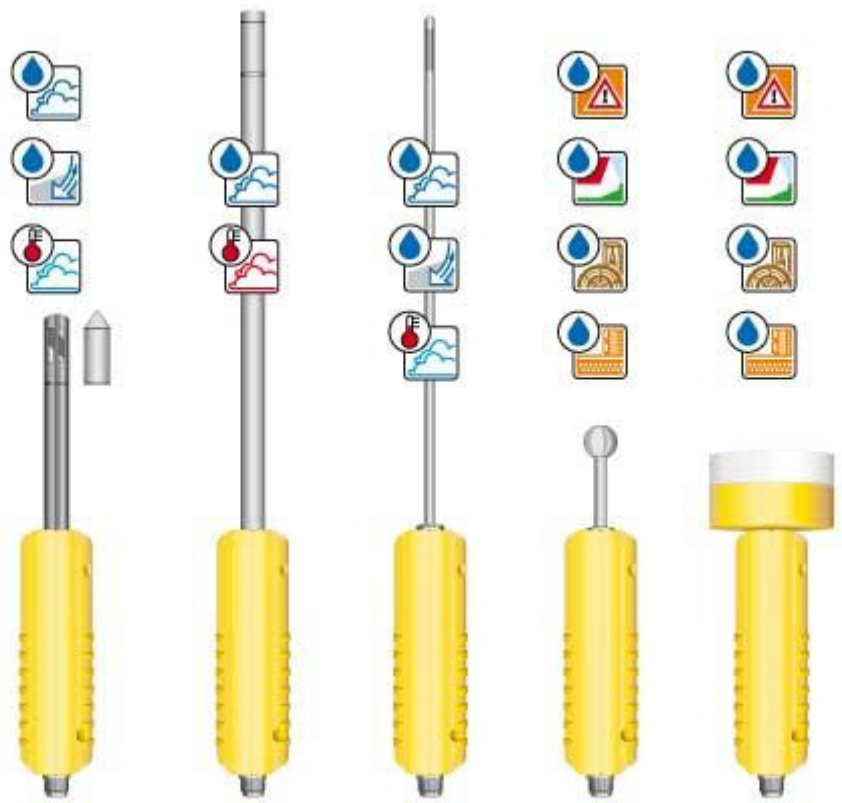

Trotec SDI Probes

T200 SDI

T220 SDI

T240 SDI

T300 SDI

T350 SDI

Air temperature and air humidity

Material moisture

T400 SDI

T420 SDI

T460 SDI

T800 SDI

Airflow and temperature

Trace gas

Further details from BARBER InSys : T 01767 692692